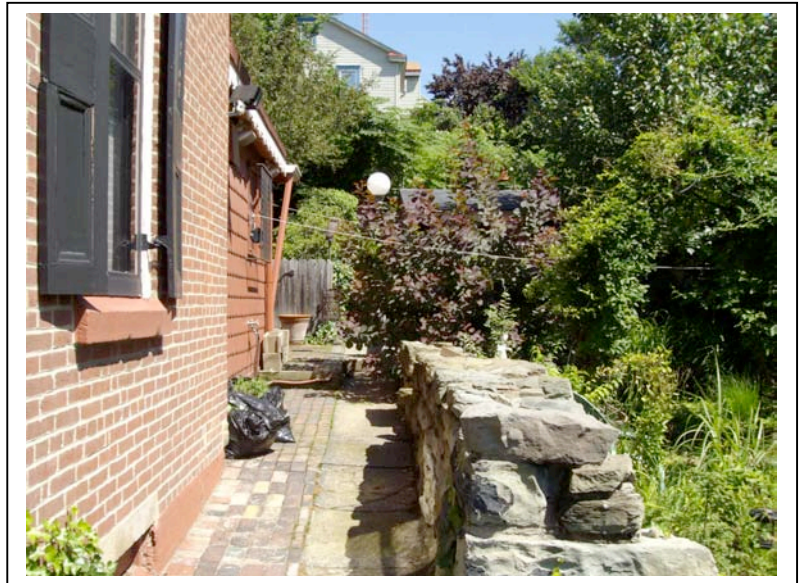

Heathside Cottage

416 Catoma Street, Pittsburgh, Pennsylvania 15212
Second Floor

East Bedroom (9'6" x 12'6")

West Bedroom (9' x 16')

Urban Garden (1 full lot size)

Second Floor Bathroom (10'6" x 12')

Garage